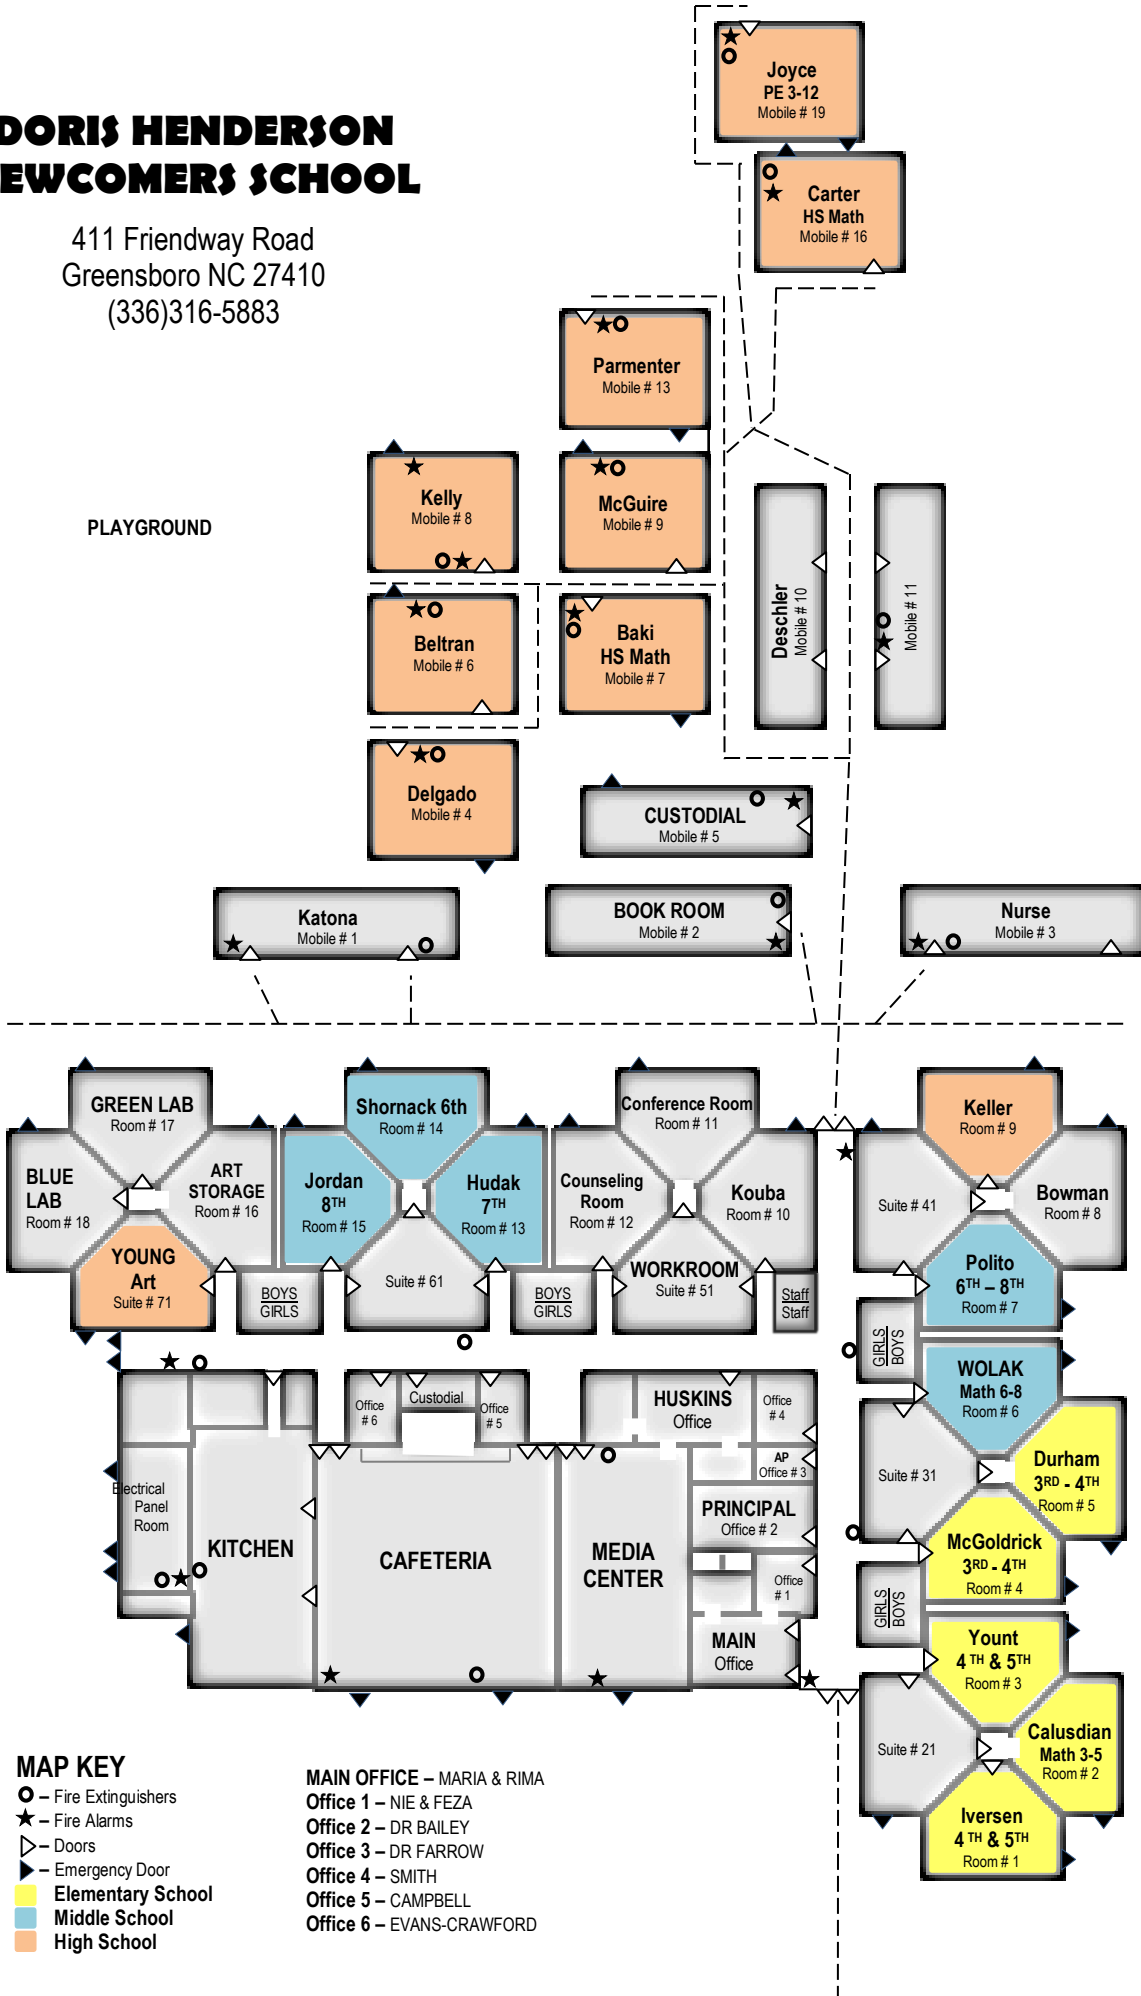

BASKETBALL COURT

## MAP KEY

- - Fire Extinguishers
- ★ - Fire Alarms
- ▷ - Doors
- ▶ - Emergency Door
- - Elementary School
- - Middle School
- - High School

## MAIN OFFICE – MARIA & RIMA

- Office 1 – NIE & FEZA
- Office 2 – DR BAILEY
- Office 3 – DR FARROW
- Office 4 – SMITH
- Office 5 – CAMPBELL
- Office 6 – EVANS-CRAWFORD

WORLD BLACKTOP